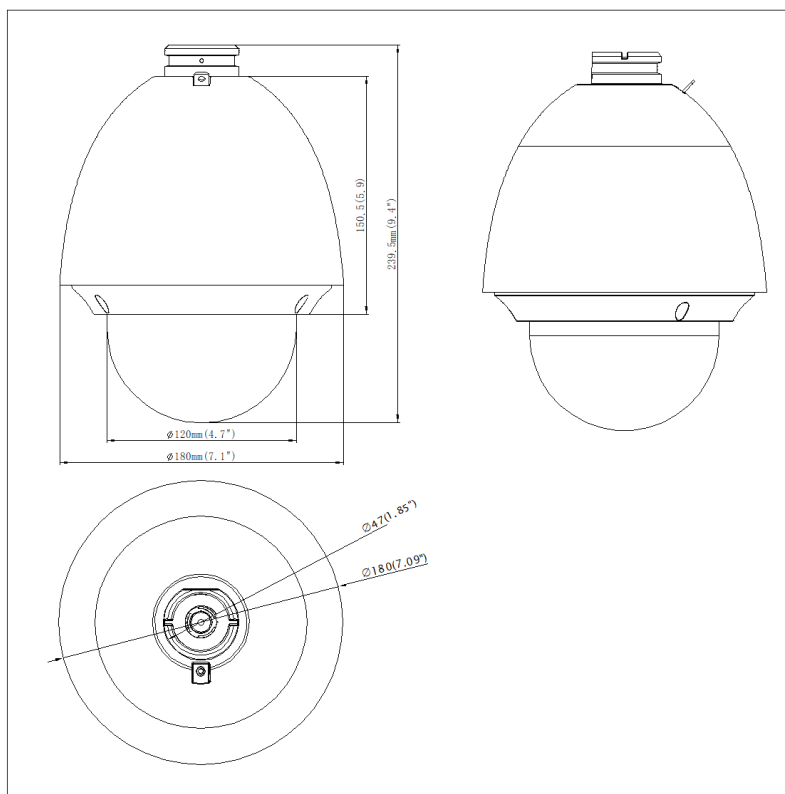

Interface	
Video Output	Switchable TVI/AHD/CVI/CVBS video output, (NTSC or PAL composite, BNC)
Alarm	2 alarm inputs, 1 alarm output
RS-485	Half-duplex mode Self-adaptive HIKVISION, Pelco-P, Pelco-D protocol
General	
Power	12 VDC, max. 16 W
Dimension	Ø 180 × 239.5 mm (Ø 7.1" × 9.4")
Weight	Approx. 2 kg (4.41 lb.)
Operating Condition	-30° C to 65° C (-22° F to 149° F). Humidity 90% or less
Language	English
Approval	
Protection	IP66 (outdoor dome), TVS 4,000 V lightning protection, surge protection and voltage transient protection

### ▪ Dimension