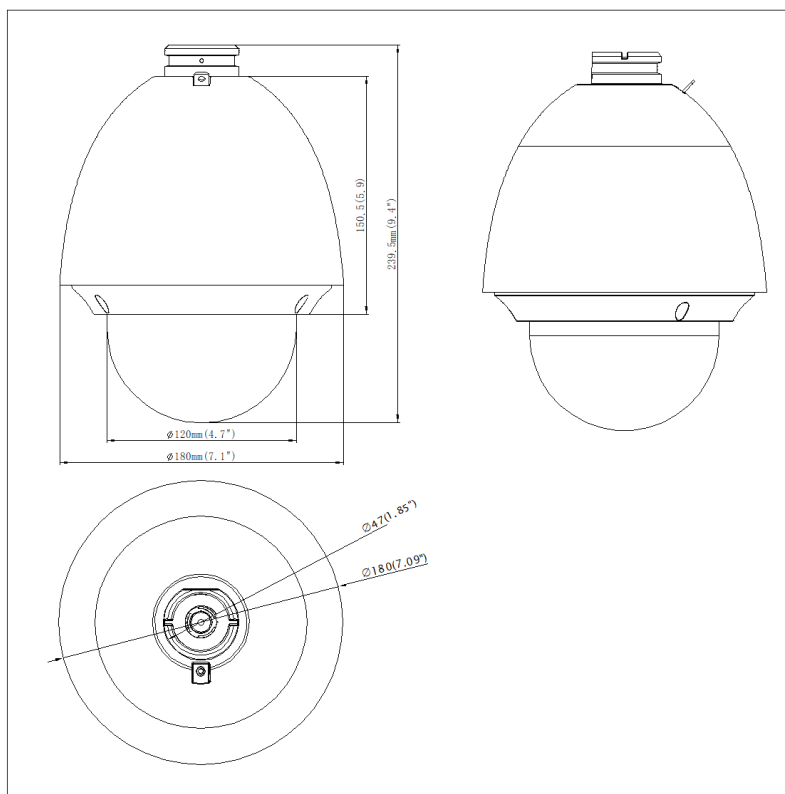

Interface	
Video Output	Switchable TVI/AHD/CVI/CVBS video output, (NTSC or PAL composite, BNC)
Alarm	2 alarm inputs, 1 alarm output
RS-485	Half-duplex mode Self-adaptive HIKVISION, Pelco-P, Pelco-D protocol
General	
Power	12 VDC, max. 16 W
Dimension	Ø 180 × 239.5 mm (Ø 7.1" × 9.4")
Weight	Approx. 2 kg (4.41 lb.)
Operating Condition	-30° C to 65° C (-22° F to 149° F). Humidity 90% or less
Language	English
Approval	
Protection	IP66 (outdoor dome), TVS 4,000 V lightning protection, surge protection and voltage transient protection

▪ Available Model

DS-2AE4215TG

▪ Dimension

▪ Accessory

▪ Optional

DS-1604ZJ-BOX-PO

LE

DS-1684ZJ

DS-1673ZJ

DS-4650ZJ-WC

DS-1276ZJ