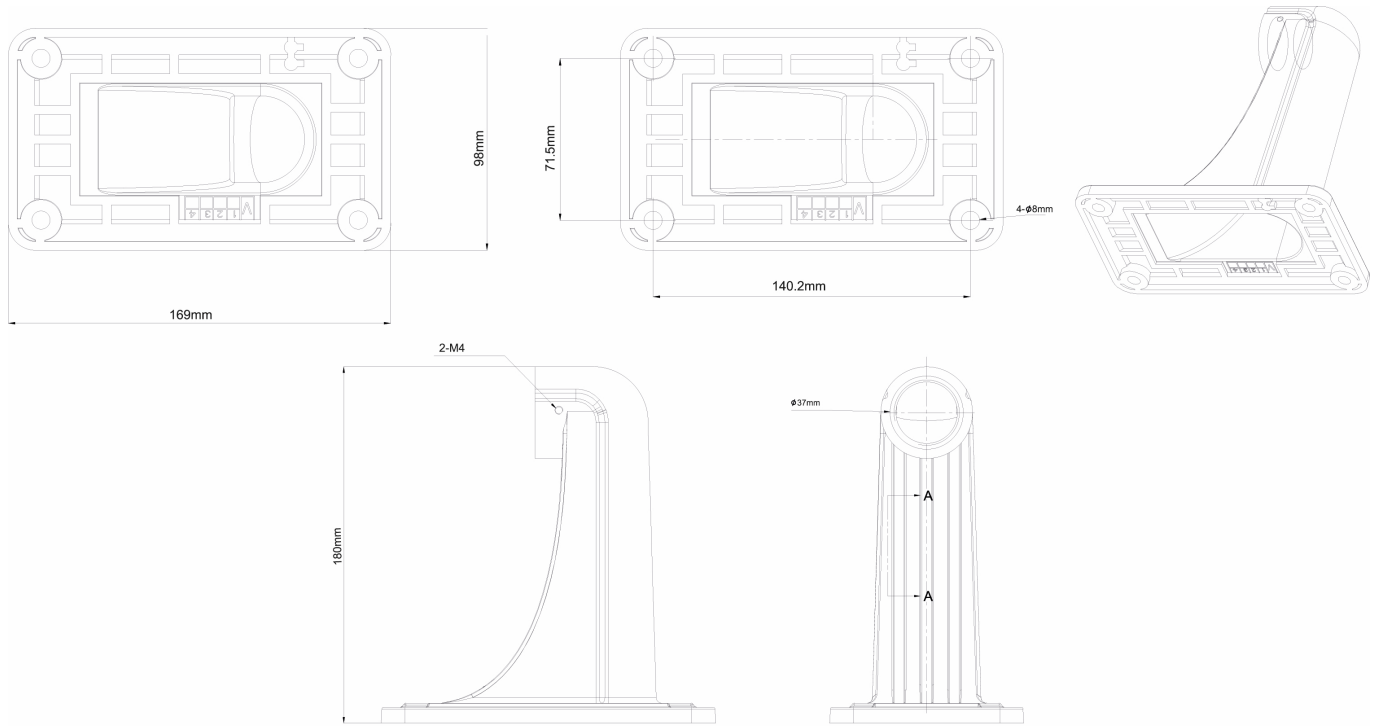

DOME-WB6

Technical Drawing

Maße / Dimensions: mm

eneo is a registered trademark of
VIDEOR E. Hartig GmbH
Carl-Zeiss-Straße 8
63322 Rödermark, Deutschland

Phone: +49 6074 - 888 - 300
Fax: +49 6074 - 888 - 100
E-Mail: info@eneo-security.com
Web: www.eneo-security.com

Stay informed and subscribe
to the eneo newsletter