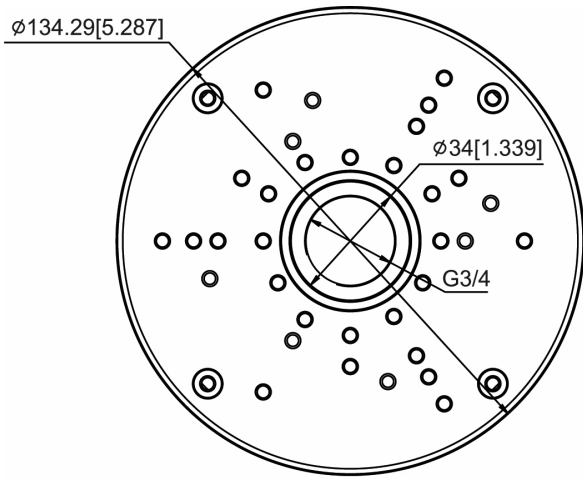

Compatible with the following products

IN Series Bullet Cameras

Specifications

Series	eneo IN-Series
Dimensions (HxWxD)	see drawing
Weight	100g
Colour	RAL9003,Pantone P 179-1
Housing	aluminium
Protection rating	IP64
Parts supplied	mounting accessories

AK-21

Technical Drawing

Maße / Dimensions: mm