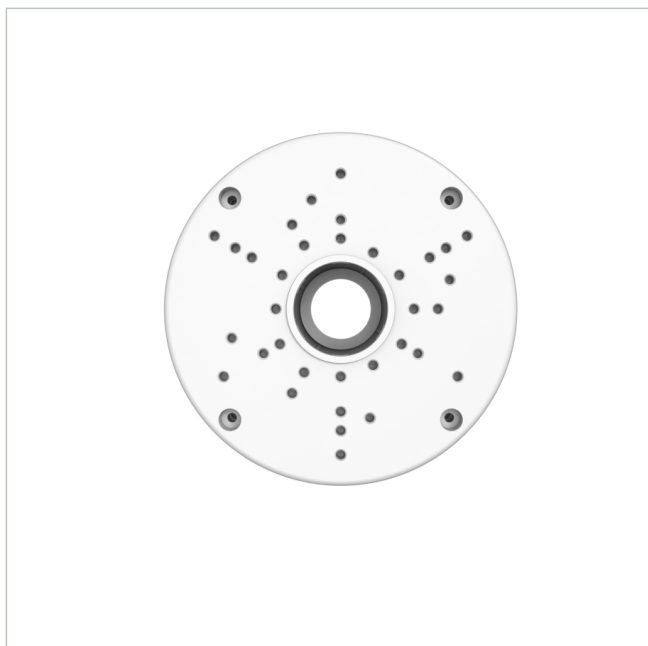

AK-21

SKU: 233775

Camera connection box for Wall and ceiling mounting, IN Series Bullet Cameras

Main Features

Professional installation

For wall and ceiling surface mounting

Weatherproof IP64

Easy and fast cable connection

Compatible with the following products

IN Series Bullet Cameras

Specifications

Series	eneo IN-Series
Dimensions (HxWxD)	see drawing
Weight	100g
Colour	RAL9003,Pantone P 179-1
Housing	aluminium
Protection rating	IP64
Parts supplied	mounting accessories