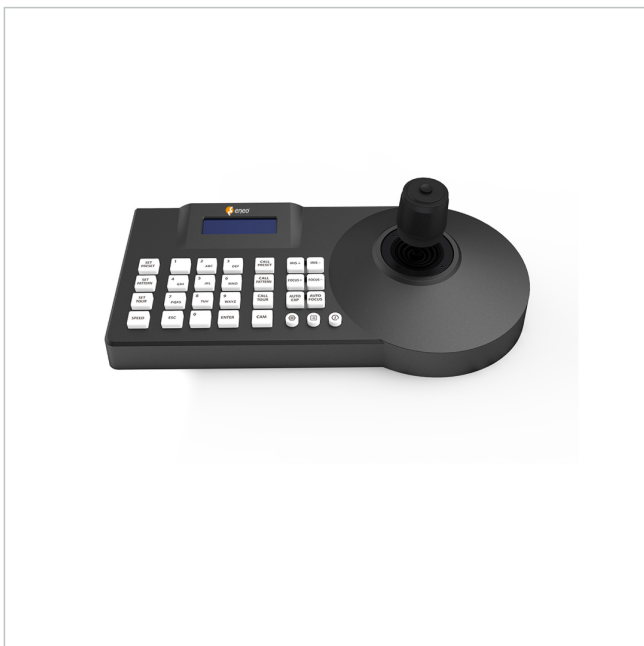

# KBD-3NET

SKU: 239837

Network keyboard with joystick, supports ONVIF protocol, RJ45, 12VDC

## Main Features

Network controller with keyboard

Supports eneo network cameras

Functions PTZ, focus, zoom, preset, tours

Supports standard ONVIF protocol

Connection via RJ45 interface

RS-485 interface supports Pelco D/P protocol

## Specifications

Dimensions (HxWxD)	140(150)x306x99mm
Joystick	3-axis
Housing	plastic
Color	anthracite
Power consumption	12W
Operating temperature	0°C ~ +55°C
Weight	1.3kg
Network connection	1 x 10/100BASE-T
Manufacturer order number	239837