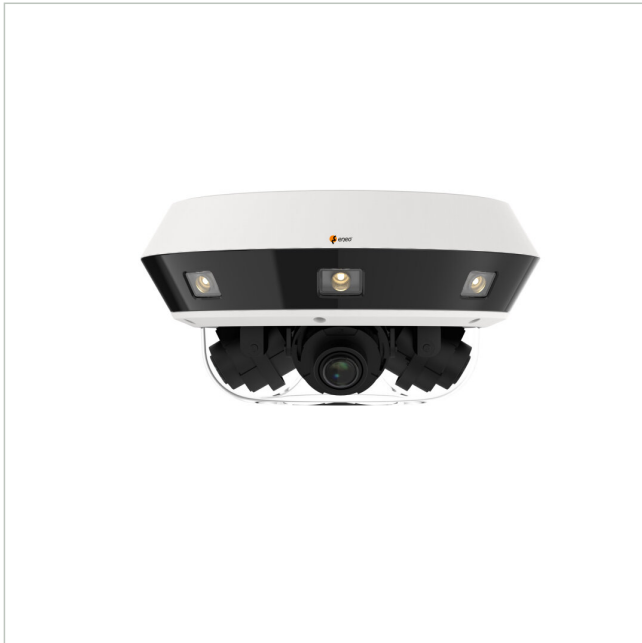

# eneo INM-78M2812M0A

SKU: 236668

EAN: 4260229840627

Network Multisensor Camera, 360°, 4x 3840x2160, Day&Night, WDR, AI, 4x 2,8-12mm, IR, White light, IP67, IK10

## Main Features

Multidirectional camera 4x 1/1.8" CMOS sensor

Max. Resolution 32MP, 4x 3840 x 2160, frame rate 30fps

4 Lenses with motorised focal length 2.8-12mm

AI analysis functions including object classification

Smart codec H.265/H.264, multi-streaming

Browser-independent (Edge, Safari, Firefox, Chrome)

Supports T-WDR, BLC, HLC and 3D DNR

Supports ONVIF profiles S/T/G/M

Integrated IR and white light illumination

For outdoor use IP67, vandalism protected IK10

## Specifications

General	
Vandalism-resistant	Yes
Lighting	Infrared, White
Dimensions (WxHxD) (extended)	300x195mm
Illumination range	Approx. 35 m IR   Approx. 25 m White light
ESC	1/5 ~ 1/20.000sec.
Weight	4.6 kg
SDK	upon request
Text overlay	Switchable on/off
Color (Housing)	RAL9003,Pantone P 179-1 / Other colors available upon request