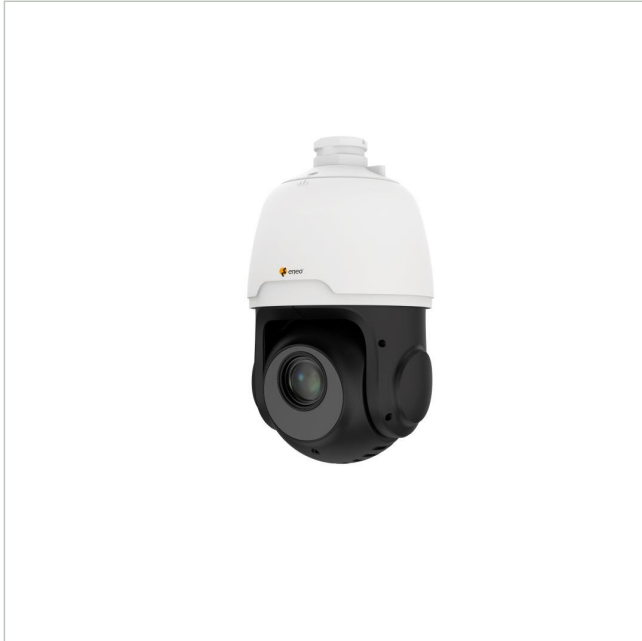

eneo INP-72A0018MIA

SKU: 236322

EAN: 4260229840535

Network PTZ Dome Camera, 18x AFZ, 1920x1080, Day/Night, WDR, AI, 5-90mm, Alarm, Audio, IR, 12VDC, PoE+, IP6

Main Features

1/2.7" SmartSens CMOS sensor

Maximum resolution 1920x1080 pixels, 30fps

AI analysis functions including object classification

WDR 120dB, 3D-DNR noise reduction

Motorised autofocus zoom lens 18x 5.0-90mm

Smart Codec H.265/H.264, multi-streaming

Browser independent (Edge, Safari, Firefox, Chrome)

Supports ONVIF profiles S/T/G/M

Local storage via Micro SD card

Audio & alarm input and output

NDAA compliance

IR LED illumination, IP66

Specifications

General	
Heating	No
Lighting	Infrared
Dimensions (WxHxD) (extended)	160x270mm
Illumination range	Approx. 100m
ESC	1/5 ~ 1/20.000sec.
Weight	2.5 kg
SDK	upon request
Text overlay	Switchable on/off
Color (Housing)	RAL9003,Pantone P 179-1,black

eneo INP-72A0018MIA

Continuation of the specifications

Housing type	Outside
Housing material	Aluminium
Camera Type	Domecamera
Power consumption	22 W
Mounting type	Wall
ONVIF	ONVIF Profile G, ONVIF Profile M, ONVIF Profile S, ONVIF Profile T
Power over Ethernet	IEEE 802.3at
Protection	IP66
Power supply	12VDC, PoE+
Temperature Range (Operating)	-30°C ~ +60°C, @ Luftfeuchtigkeit 90% oder weniger (nicht kondensierend)
Wide Dynamic Range (WDR)	WDR 120dB
Camera	
Backlight compensation	Yes
Low Speed Shutter	Yes
Resolution standard	2 MP
Recording sensor	CMOS, SC200AI
Chip size	1/2,7"
Flickerless function	Yes
Camera shape	PTZ
Manual Electric Shutter (MES)	1-5~1-20,000sec.
Signal-to-noise ratio	34 dB
Day/night mode	Automatic, Day, Night, Image, Time
White balance	Automatic, Manual
Photosensitivity	0,0003 Lux bei F1,6
System	True Day&Night
Day/night switching	Switchable IR Filter (ICR)
Display	
Image resolution max.	1920x1080
DORI	
Watch (62px/m)	31,7 - 466,5 m
Detect (125px/m)	14,4 - 232 m
Identify (250px/m)	7,2 - 115 m
Perceiving (25px/m)	79 - 1156 m
Functions	