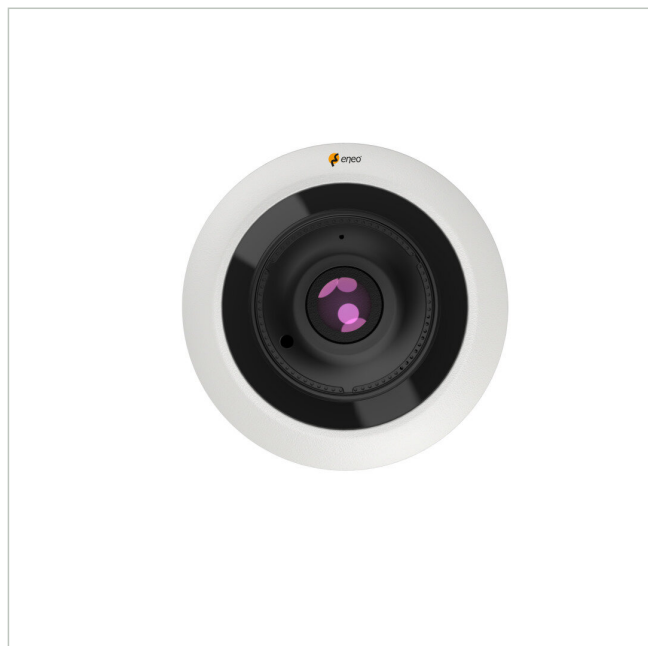

# eneo IND-32F0016P0A

SKU: 236318

EAN: 4260229840573

Network Dome Camera Fix, FishEye 360° 4000x3000, Day/Night, DWDR, 1,6mm, IR, 12VDC, PoE, IP66

## Main Features

1/2.3" Omnivision CMOS sensor

1.6mm fixed focal length FishEye lens

360° panoramic view, ceiling, wall

Integration with eneo INsight software & App

Day/night function, 3D-DNR, slow speed shutter

Resolution max. 4000x3000@15fps

Smart Codec H.265/H.264, Multi-Streaming

Triple stream (main, sub, mobile)

Browser independent (Edge, Safari, Firefox, Chrome)

IR-LED illumination, microphone and loudspeaker integrated

## Specifications

General	
Heating	No
Lighting	Infrared
Dimensions (WxHxD) (extended)	120x55mm
Illumination range	Approx. 10m
ESC	1/5 ~ 1/20.000sec.
Weight	0.4 kg
SDK	upon request
Text overlay	Switchable on/off
Color (Housing)	RAL9003, Pantone P 179-1 / Other colors available upon request