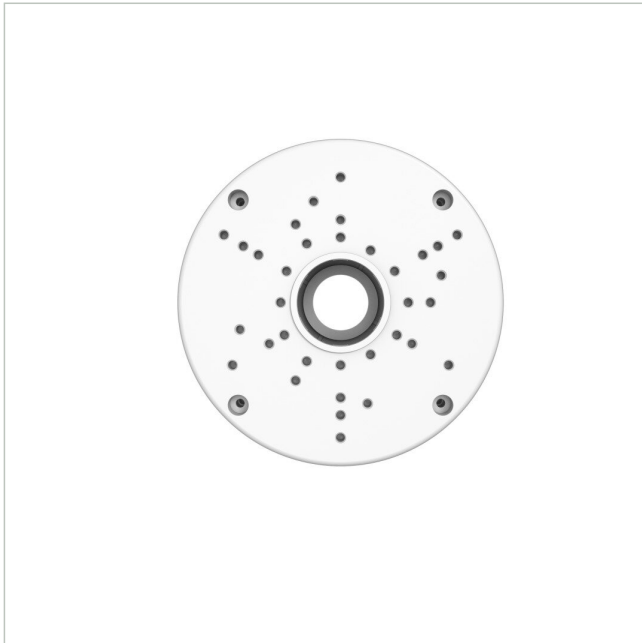

eneo AK-21

SKU: 233775

EAN: 4260229840122

Camera connection box for Wall and ceiling mounting, Bullet and Dome Cameras IN series

Main Features

Professional installation

For wall and ceiling surface mounting

Weatherproof IP64

Easy and fast cable connection

Compatible with the following products

Bullet and Dome Cameras IN-series

Specifications

General	
Dimensions (WxHxD) (extended)	134,3x56,5mm
Weight	0.1 kg
Color (Housing)	RAL 9003,Pantone P 179-1
Parts supplied	
Scope of delivery	Quick installation guide,drilling template,4x wall plugs with screws and sealing rings,1x Torx wrench,4x M4x7mm
Product labeling:	
EAN/GTIN	4260229840122
Manufacturer order number	233775
Series	eneo IN-Serie

Optional Accessory

eneo AK-21

SKU	Name	Description
-----	------	-------------

eneo AK-21

Continuation of accessory

235562	eneo CM-22	Corner mounting adapter for wall bracket WB-24 and PTZ dome camera INP-75A0033MIB
235257	eneo PM-21	Pole mounting adapter, steel for camera connection box AK-20, AK-21 and wall mount WB-24