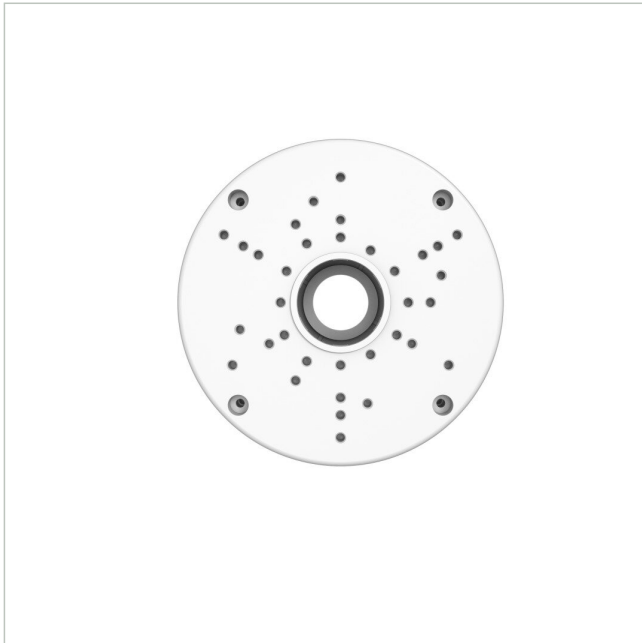

# eneo AK-21

SKU: 233775

EAN: 4260229840122

Camera connection box for Wall and ceiling mounting, Bullet and Dome Cameras IN series

## Main Features

Professional installation

For wall and ceiling surface mounting

Weatherproof IP64

Easy and fast cable connection

Compatible with the following products

Bullet and Dome Cameras IN-series

## Specifications

General	
Dimensions (WxHxD) (extended)	134,3x56,5mm
Weight	0.1 kg
Color (Housing)	RAL 9003,Pantone P 179-1
Parts supplied	
Scope of delivery	Quick installation guide,drilling template,4x wall plugs with screws and sealing rings,1x Torx wrench,4x M4x7mm
Product labeling:	
EAN/GTIN	4260229840122
Manufacturer order number	233775
Series	eneo IN-Serie