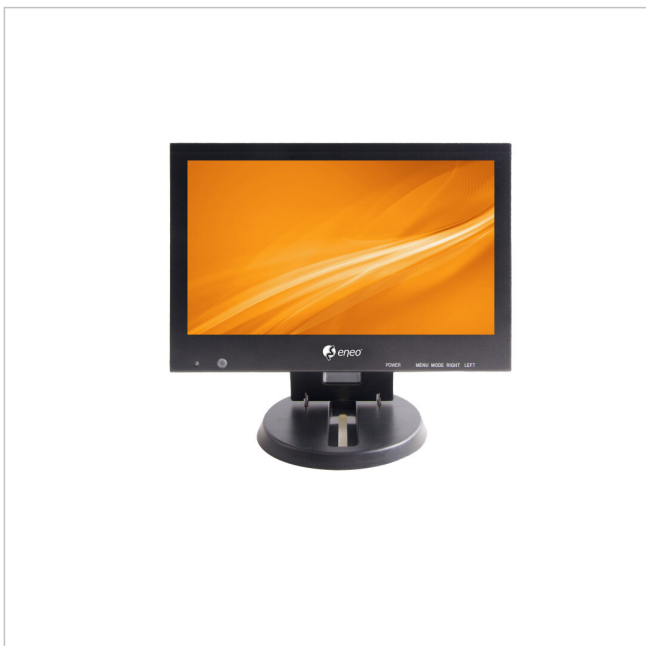

# eneo VM-SD7M

SKU: 229214

7" (17,7cm) LCD Monitor 800x480, LED, HDMI, VGA, Composite

Camera not included

## Main Features

Professional 7" (17,7 cm) LCD monitor

Industrial design built to run 24x7x365 continuously

Maximum resolution 800x480 pixels

LED Back Light

Fast response time 5ms

Perfect presentation through digital 3D filtering and noise reduction

Different video inputs HDMI, VGA, Composite

Supply voltage: 12VDC

VESA Standard 75x75mm

Metal cabinet including stand

## Specifications

General	
Applications	Industry
Dimensions (WxHxD) (extended)	190x132x55mm
Fortification	VESA Standard 75x75mm
Weight	2 kg
Energy efficiency class	D
Color (Housing)	Black
Housing material	Metal
Power consumption	7.5 W
Power supply	12VDC
Display	_headline, Anti-glare display, Color TFT-LCD
Viewing Angle Horizontal	178 °