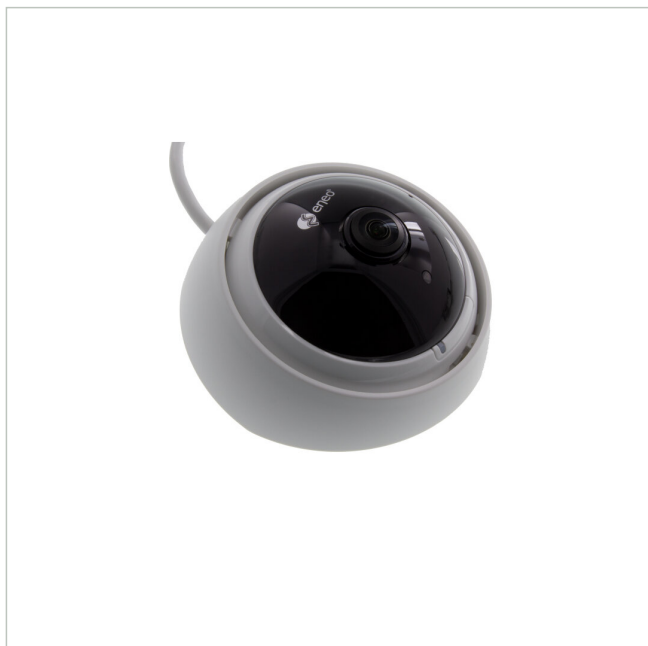

eneo TSD-52F0013P0A

SKU: 221916

1/3" HD Dome, Fixed, Day&Night 1920x1080, Infrared, 1,34mm, 360°, Indoor, 12VDC

Main Features

1/1,3" Progressive CMOS-Sensor

1,34mm fixed focal length

HD-TVI analouge fishEye camera

360° surround and 180° panorama view

Resolution max. 1920x1080@25fps

D-WDR (Digital Wide Dynamic Range)

UTC support remote control by Pelco C protocol

For ceiling and wall installation

Compact design for indoor application

Specifications

General	
Heating	No
Lighting	Infrared
Dimensions (WxHxD) (extended)	33,5x77mm
Illumination range	ca. 7m
Weight	0.345 kg
Color (Housing)	white
Color (dome)	clear
Housing type	Inside
Housing material	Plastic
Camera Type	Fisheye Camera
Power consumption	3.2 W

eneo TSD-52F0013P0A

Continuation of the specifications

Mounting type	Ceiling, Wall
Power supply	12VDC
Temperature Range (Operating)	0°C ~ +40°C
Wide Dynamic Range (WDR)	D-WDR
Camera	
Low Speed Shutter	No
Recording sensor	CMOS
Chip size	1/3"
Camera shape	Minsters
Signal-to-noise ratio	50 dB
Day/night mode	Automatic,Day,Night
White balance	Automatic,Push lock
Photosensitivity	0,5 Lux bei F2,0,30 IRE
System	True Day&Night
Day/night switching	Switchable IR Filter (ICR)
Display	
Image resolution max.	1920x1080
Functions	
Motion detector	No
Digital Noise Reduction (DNR)	Yes
Menu languages	English
Interfaces / Inputs/ Outputs	
Alarm inputs	0
Number of alarm outputs	0
External connections	12VDC input (DC plug), 1x HD Analog Signal (BNC),connection cable approx.40cm
Interface Protocols	UTC (HD Signal Format)
Control Interfaces	Coaxitron (HD Protocol)
Parts supplied	
Scope of delivery	manual,drilling template,screw set
Lens	
Horizontal angle of view	360°
Focal length	1,34 mm
Aperture Range (F)	F2.0
Lens Type	Prime lens
Zoom Factor (Digital)	0
Video	
Signal Format	HD-TVI @ 2MP
Product labeling:	
Manufacturer order number	221916
Series	eneo EX-Serie