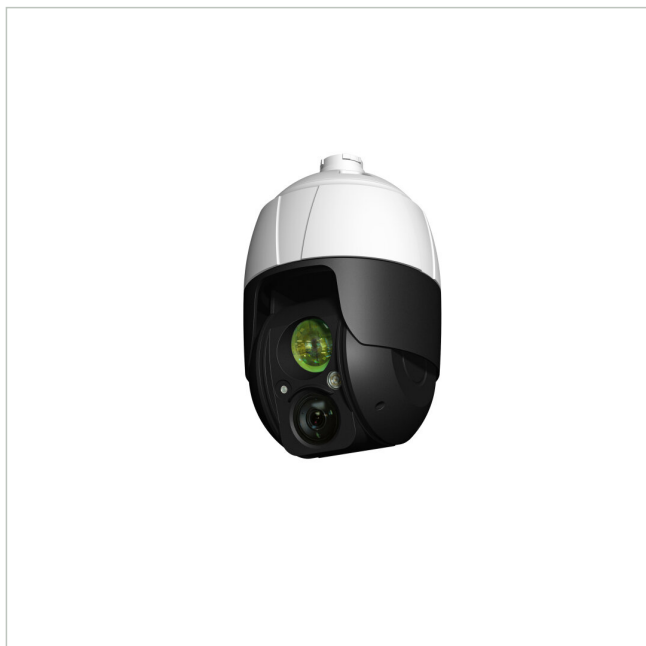

eneo IPP-88A0030MIA

SKU: 220203

1/1,7" Network Dome, PTZ, Day&Night, 30x, H.265, WDR, 3840x2160, Infrared, IP66

Main Features

1/1,7" Sony STARVIS CMOS-Sensor

8.0MP 3840x2160 Pixel, 25/30fps

30x AF Zoom, 6~180mm

Alarm in- and outputs, micro SD-card

Power supply 12VDC or UPoE (High-PoE Midspan included)

Support ONVIF Profile S und Profile T

Specifications

General	
Heating	No
Lighting	Infrared
Dimensions (WxHxD) (extended)	317,8x201.8mm
Weight	5.1 kg
SDK	upon request
Text overlay	available
Color (Housing)	white,black
Housing type	Outside
Housing material	Aluminium

eneo IPP-88A0030MIA

Continuation of the specifications

Power consumption	28 W
Mounting type	Ceiling, Wall
ONVIF	ONVIF Profile S, ONVIF Profile T
Power over Ethernet	HiPoE+
Protection	IP66
Power supply	12VDC, Poe
Temperature Range (Operating)	-30°C ~ +55°C
Wide Dynamic Range (WDR)	WDR 120dB
Camera	
Backlight compensation	Yes
Low Speed Shutter	Yes
Resolution standard	8 MP
Recording sensor	CMOS
Chip size	1/1,7"
Flickerless function	Yes
Camera shape	PTZ
Signal-to-noise ratio	52 dB
Day/night mode	Day,Night,Automatic
White balance	Automatic,Manual
Photosensitivity	0,75 Lux bei F1,6,50 IRE
System	True Day&Night
Day/night switching	Switchable IR Filter (ICR)
Display	
Image resolution max.	3840x2160
DORI	
Watch (62px/m)	61 - 1310 m
Detect (125px/m)	29,6 - 645 m
Identify (250px/m)	14,4 - 327,1 m
Perceiving (25px/m)	153 - 3210 m
Functions	
Audio support	Yes
Motion detector	Yes
Digital Noise Reduction (DNR)	Yes
Multicast	Yes
Analysis	Loitering Detection, Manipulation (TD), Motion Detection
Turning range	360 °
Alarm processing	recording internal storage (SD card),E-Mail,FTP,Boost,HTTP,TCP,UDP,HTTPS,XML,alarm out
Audio	2 Way Audio
Browser	Edge: MJPEG setup limited, Google Chrome: MJPEG setup limited, Mozilla: MJPEG setup limited, Safari: MJPEG setup limited