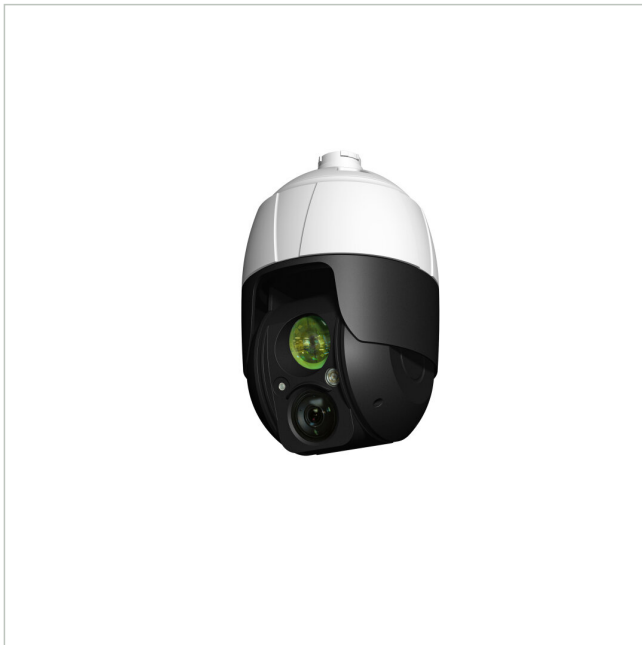

eneo IPP-88A0030MIA

SKU: 220203

1/1,7" Network Dome, PTZ, Day&Night, 30x, H.265, WDR, 3840x2160, Infrared, IP66

Main Features

1/1,7" Sony STARVIS CMOS-Sensor

8.0MP 3840x2160 Pixel, 25/30fps

30x AF Zoom, 6~180mm

Quad Stream H.265, H.264, MJPEG (Smart Codec)

Real time WDR (Wide Dynamic Range) 25/30fps

Intelligent self learning video analysis

Digital Noise Reduction (2DNR/3DNR)

Audio support including audio alarm

Infrared illumination up to 200m

Alarm in- and outputs, micro SD-card

Power supply 12VDC or UPoE (High-PoE Midspan included)

Support ONVIF Profile S und Profile T

Specifications

General	
Heating	No
Lighting	Infrared
Dimensions (WxHxD) (extended)	317,8x201.8mm
Weight	5.1 kg
SDK	upon request
Text overlay	available
Color (Housing)	white,black
Housing type	Outside
Housing material	Aluminium