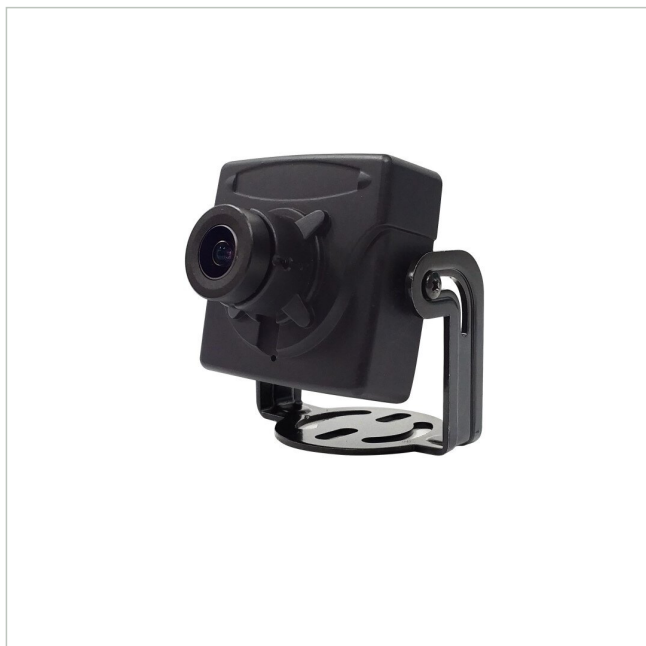

# eneo MSM-42F0028M0A

SKU: 217647

1/2.8" HD Board Camera, Colour, 1920x1080, 2,8mm, WDR, Housing, 12VDC

## Main Features

- 1/2,8" 2 Megapixel SONY STARVIS CMOS-Sensor
- Board Camera with rugged metal cabinet
- Resolution max. 1920x1080 (Full HD)
- Separate outputs for digital and multi-signal
- Multisignal: HD-TVI, AHD, CVI and Composite selectable

- Digital signal: EX-SDI, HD-SDI selectable
- Fixed 2.8mm
- Electronic Day/Night function
- ROI (Region of Interest) WDR mode
- Integrated motion detector, defog, privacy zones

## Specifications

General	
Dimensions (WxHxD) (extended)	37x37,8x27mm
Weight	0.11 kg
Text overlay	available
Color (Housing)	black
Housing type	Inside
Housing material	Metal
Camera Type	Board Camera
Power consumption	1.8 W
Mounting type	Ceiling, Wall
Power supply	12VDC
Temperature Range (Operating)	-10°C ~ +50°C