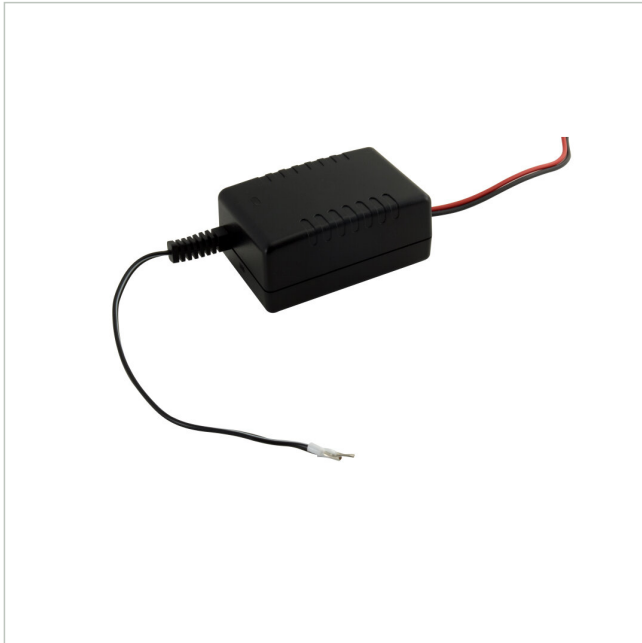

eneo VT-PS12DC-12

SKU: 204466

Power supply, for AK-4, 100-240VAC/12VDC (1,5A), stabilized, open ends

Main Features

Input voltage: 100-240VAC

Output: 12VDC/1.5A

15cm secondary cable with open ends

Plastic housing

Power supply for AK-4 camera junction box

Specifications

General	
Power consumption	20 W
Temperature Range (Operating)	0°C ~ +50°C
Parts supplied	
Scope of delivery	PSU, 4 x WAGO clamp
Product labeling:	
Manufacturer order number	204466