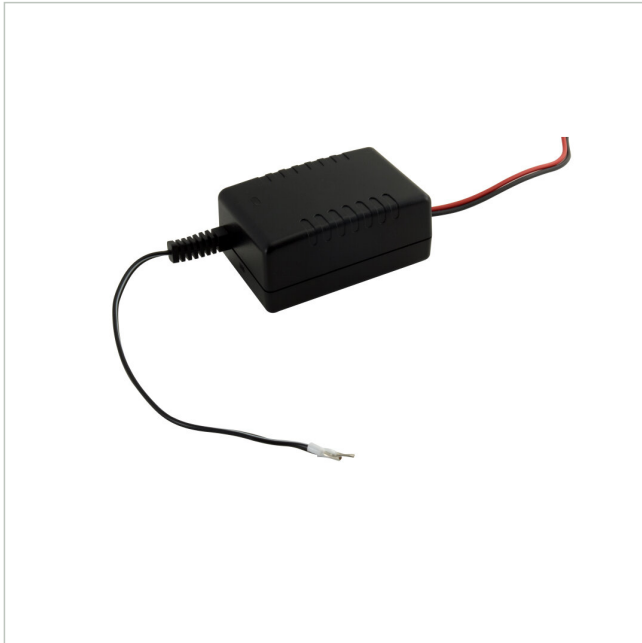

# eneo VT-PS12DC-12

SKU: 204466

Power supply, for AK-4, 100-240VAC/12VDC (1,5A), stabilized, open ends

## Main Features

Input voltage: 100-240VAC

Output: 12VDC/1.5A

15cm secondary cable with open ends

Plastic housing

Power supply for AK-4 camera junction box

## Specifications

| General                       |                     |
|-------------------------------|---------------------|
| Power consumption             | 20 W                |
| Temperature Range (Operating) | 0°C ~ +50°C         |
| Parts supplied                |                     |
| Scope of delivery             | PSU, 4 x WAGO clamp |
| Product labeling:             |                     |
| Manufacturer order number     | 204466              |

# eneo VT-PS12DC-12