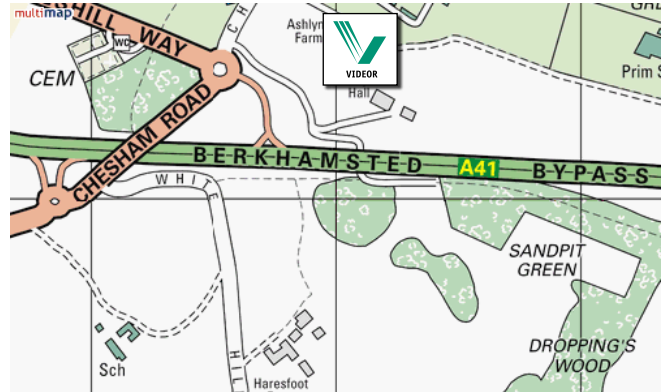

## Videor U.K. Premises

Our new office is near Berkhamsted and having operated a U.K. Branch since 1986 near Basingstoke we decided upon a location with better traffic links and more room for the UK operation to continue its growth and support. You can reach the Berkhamsted office in a few minutes from exit 20 on the M25 which is also close to London Heathrow, Luton and Stansted Airports. We manage all sales, technical and distribution support tasks in close coordination with our Head Office in Germany. You can experience live demonstrations from a selection of our most innovative products in our state of the art demo room whilst enjoying idyllic surroundings.