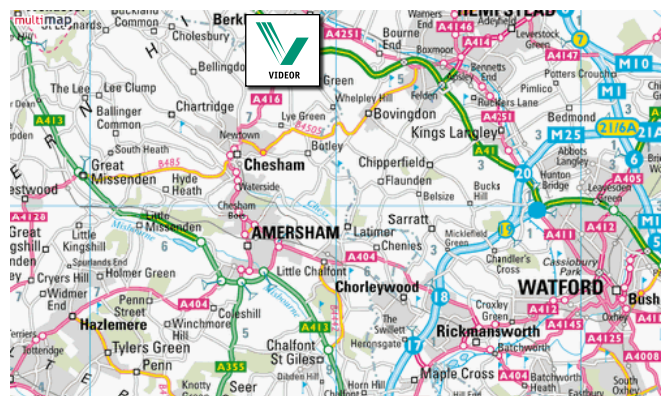

VIDEOR

E. Hartig GmbH (U.K.Branch)
The Cottage, Ashlyn's Hall
Chesham Road, Berkhamsted
Hertfordshire HP4 2ST

Phone: 0870 774 9944
Fax: 0870 774 9955
Technical Line: 0870 774 9966